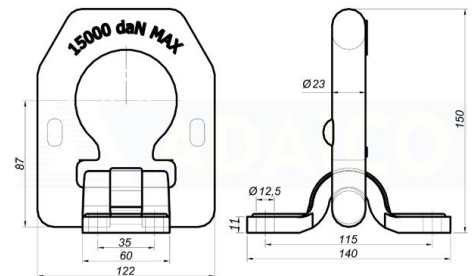

Binding loops

Ferry Lashing ring 15T 150x122x23 mm electrogalvanized, incl. collar, bolted

Product code: 161501066

Description

Features:

LC = 15000 daN

Zinc plated

Additional images