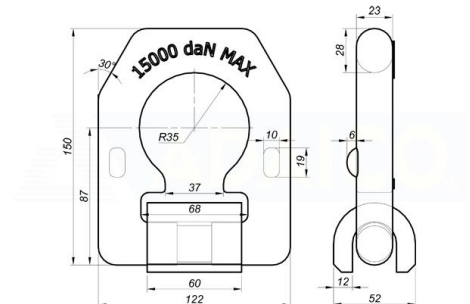

Binding loops

# Ferry lashing ring 15T 150x122x23 mm incl. collar, weldable

Product code: 161501065

## Description

LC = 15000 daN

Raw steel

Weight: 2,4 kg

Tested accordingly to EN 29367-2 : 2000. You can get the document from our sales or extranet.