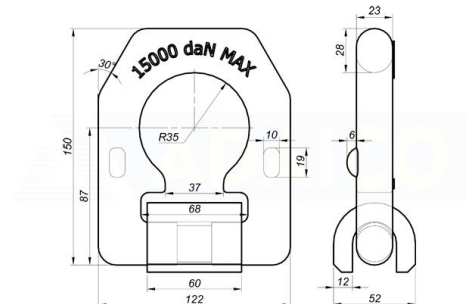

Binding loops

Ferry lashing ring 15T 150x122x23 mm incl. collar, weldable

Product code: 161501065

Description

LC = 15000 daN

Raw steel

Weight: 2,4 kg

Tested accordingly to EN 29367-2 : 2000. You can get the document from our sales or extranet.