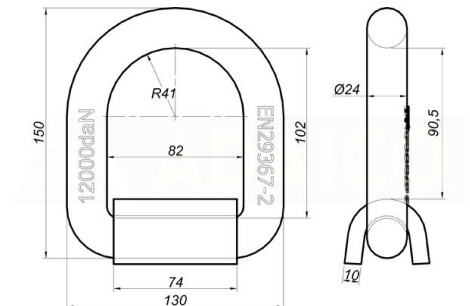

Binding loops

Ferry lashing ring 12T 150x130x24 mm incl. collar, weldable

Product code: 161501061

Description

LC = 12000 daN

Raw steel

Weight: 2 kg

Tested accordingly to EN 29367-2 : 2000. You can get the document from our sales or extranet.