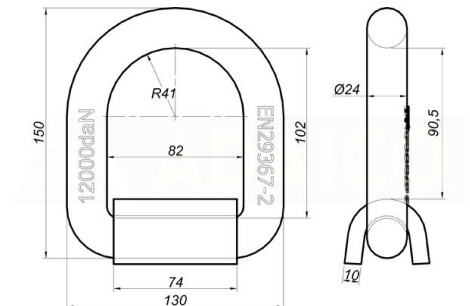

Binding loops

# Ferry lashing ring 12T 150x130x24 mm incl. collar, weldable

Product code: 161501061

## Description

LC = 12000 daN

Raw steel

Weight: 2 kg

Tested accordingly to EN 29367-2 : 2000. You can get the document from our sales or extranet.