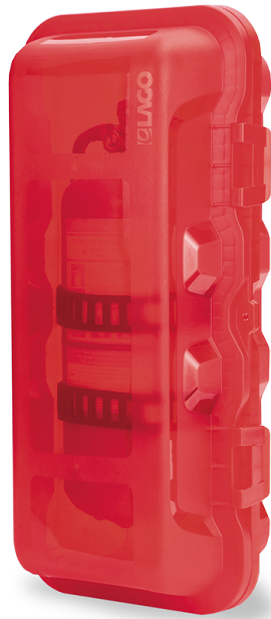

Fire extinguisher boxes

# Extinguisher Box SHELLY 6KG

Product code: 18496145010

## Additional images

Shelly 6 kg

CODE	496145010
A	305
B	627
C	220
kg	1,9
Std packaging (pcs)	18/126