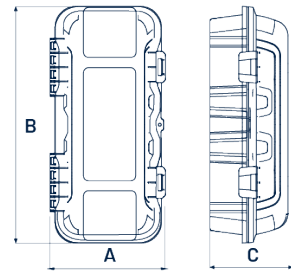

## Additional images

Shelly 6 kg

CODE	496145010
A	305
B	627
C	220
kg	1,9
Std packaging (pcs)	18/126