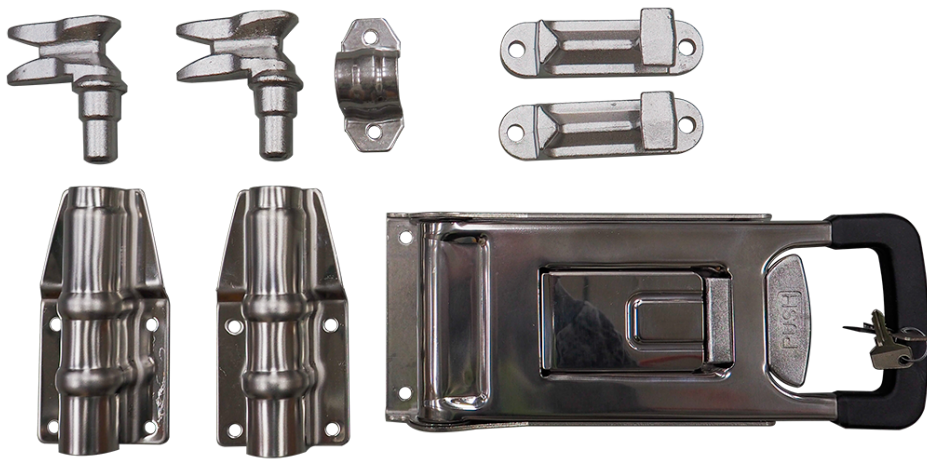

Door latches

# External door lock set model 321 ic 3212703i

## The balance is net priced

Product code: 103823 Old product code: 70053

### Material

Stainless steel

**Weight:** 2.3 kg