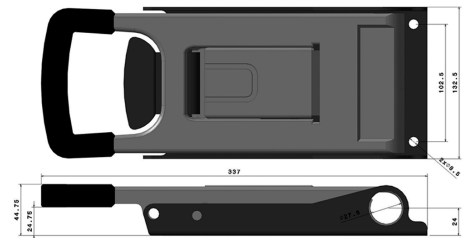

Door latches

External door lock set model 321 ic 3212703i

The balance is net priced

Product code: 103823 Old product code: 70053

Description

Material

Stainless steel

Weight: 2.3 kg