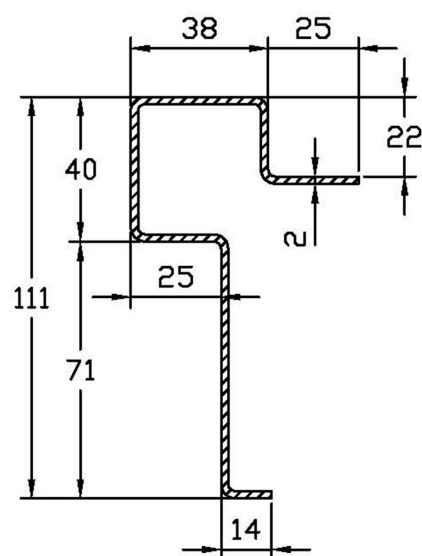

Steel profiles

# Edge profile

Product code: 17762017

## Description

Price per 1 piece