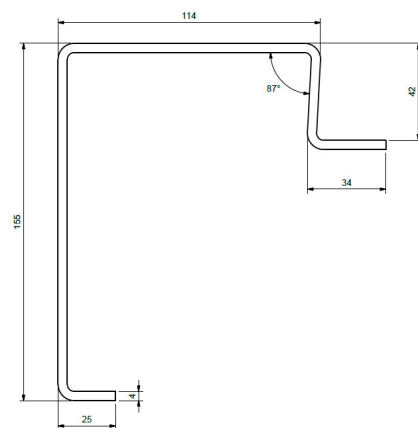

Steel profiles

# Edge profile

Product code: 17762010