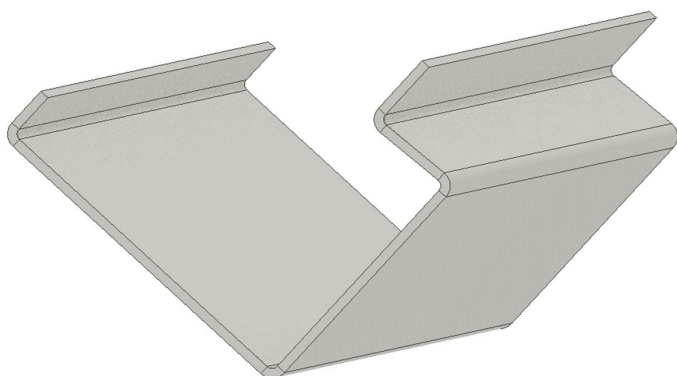

Steel profiles

# Edge profile

Product code: 17762010