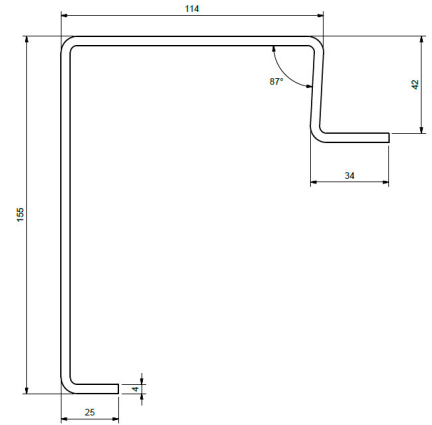

Steel profiles

Edge profile

Product code: 17762010

Additional images