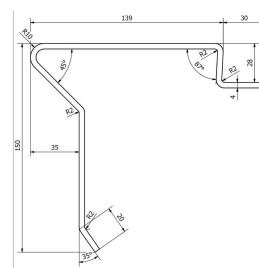

Steel profiles

Edge profile

Product code: 17762001

Additional images