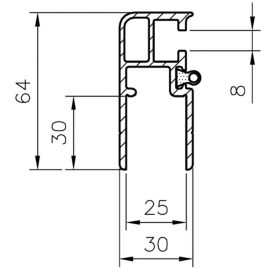

End profiles

Edge profile

Product code: 17351005

1,3 kg/m