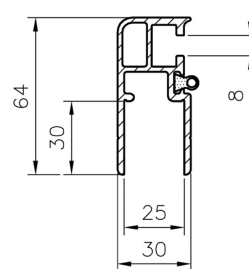

# Edge profile

Product code: 17351005

1,3 kg/m