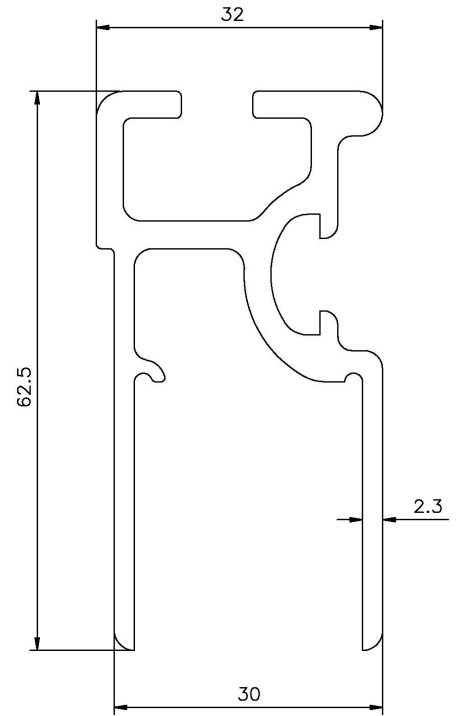

End profiles

Edge profile

Product code: 17351000

Additional images