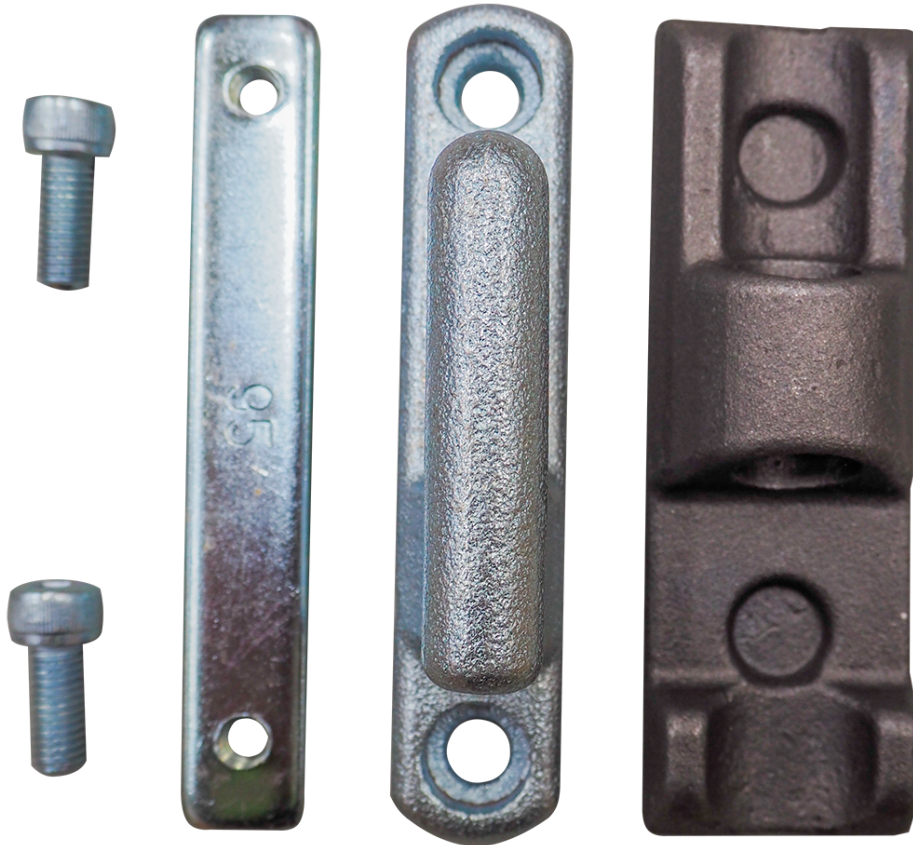

Side hinges

# Dropside hinge set, weldable

Product code: 103770 Old product code: 70000

### Material

Galvanised steel

**Weight:** 0.95 kg