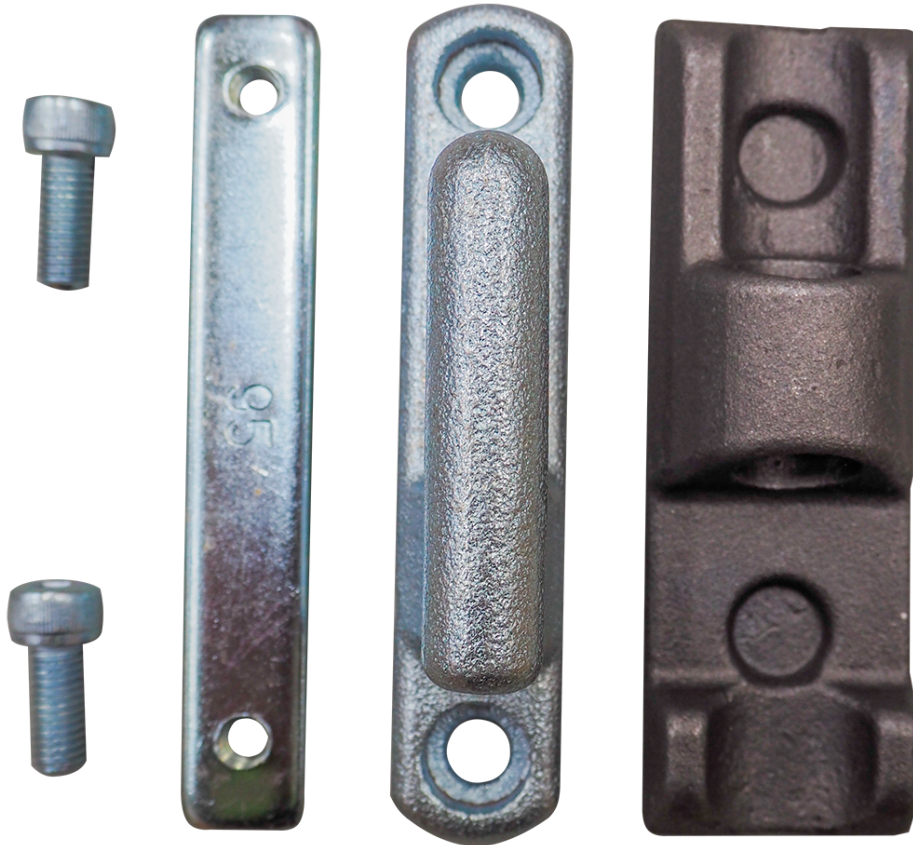

Side hinges

Dropside hinge set, weldable

Product code: 103770 Old product code: 70000

Description

Material

Galvanised steel

Weight: 0.95 kg