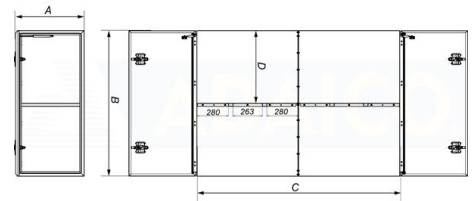

Other metal boxes

Drawer 800x1500x2000, galvanized, White

Product code: 160282426

Additional images