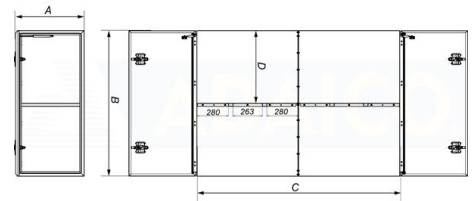

Other metal boxes

Drawer 800x1300x2000, galvanized, White

Product code: 160282424

Additional images