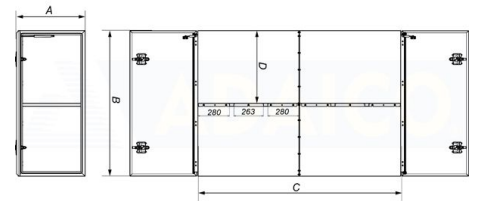

# Drawer 800x1300x2000, galvanized, White

Product code: 160282424