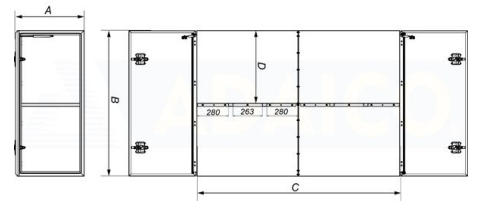

Other metal boxes

Drawer 600x900x2000, galvanized, White

Product code: 160282418

Additional images