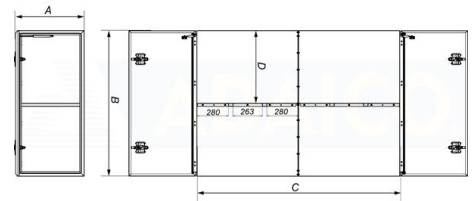

Other metal boxes

Drawer 600x900x2000, galvanized, White

Product code: 160282418

Additional images