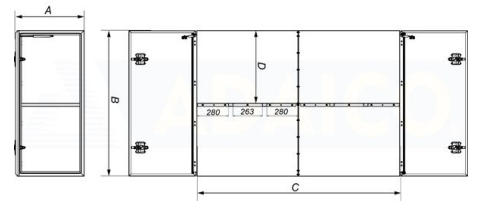

Other metal boxes

Drawer 600x800x1900, galvanized, White

Product code: 160282412

Additional images