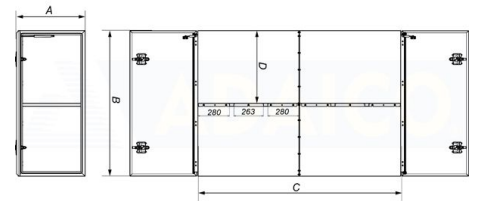

Other metal boxes

Drawer 600x1450x2000, galvanized, White

Product code: 160282422

Additional images