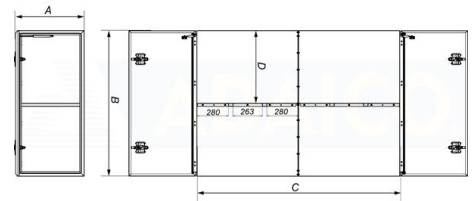

Other metal boxes

Drawer 600x1450x2000, galvanized, White

Product code: 160282422

Additional images