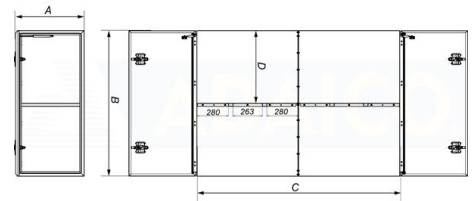

# Drawer 600x1450x1900, galvanized, White

Product code: 160282416