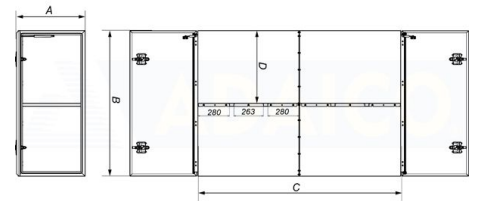

# Drawer 600x1450x1900, galvanized, White

Product code: 160282416