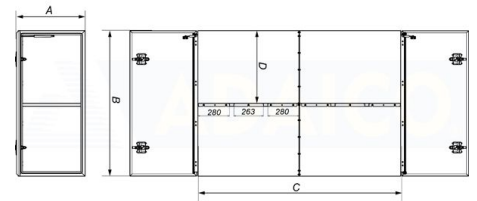

# Drawer 600x1300x2000, galvanized, White

Product code: 160282420

**Additional images**