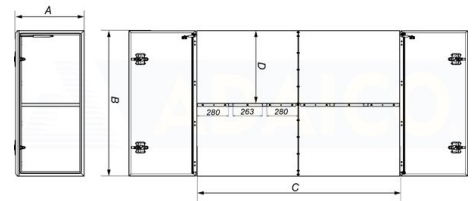

# Drawer 600x1300x2000, galvanized, White

Product code: 160282420

**Additional images**