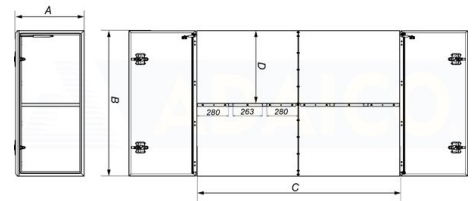

# Drawer 600x1300x1900, galvanized, White

Product code: 160282401

**Additional images**