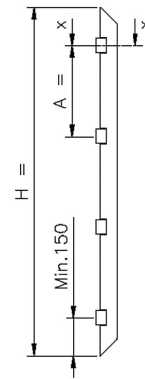

# Door profile

Product code: 17361308

Snit x-x