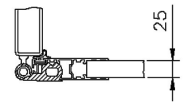

# Door profile

Product code: 17361308

Snit x-x