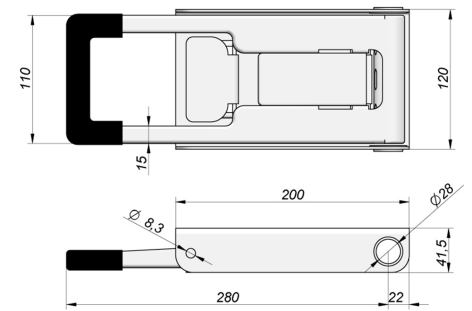

Door latches

Door lock Ø27mm, SS, w/295mm Push handle

Product code: 161202272 Old product code: 103614/18015

**Weight:** 1.68 kg