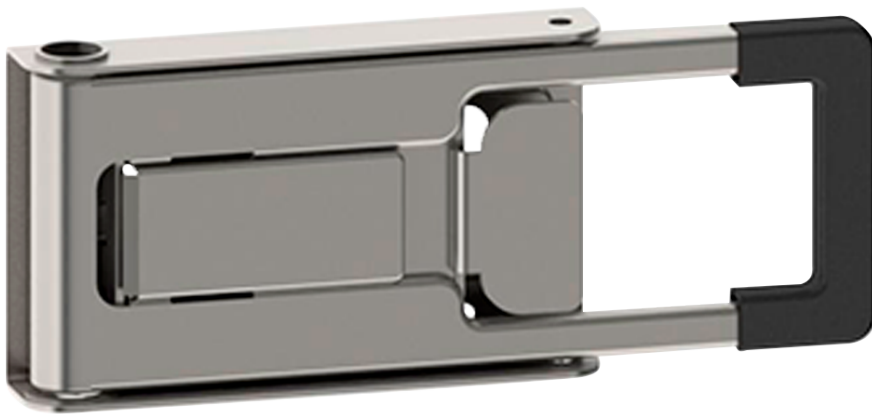

Door latches

Door lock Ø27mm, SS, w/295mm Push handle

Product code: 161202272 Old product code: 103614/18015

**Weight:** 1.68 kg