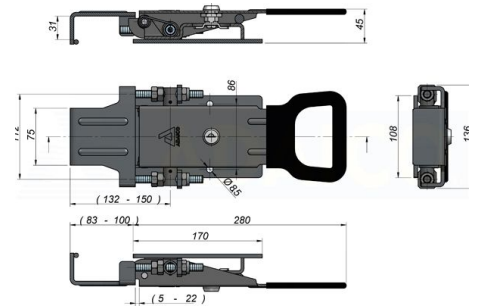

# DOOR LOCK ADA-SLIDER KTF W/ADJUSTABLE SUPPORT

Product code: 161201372