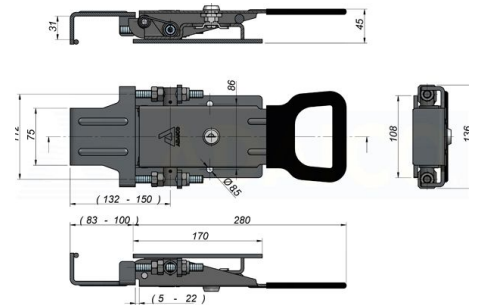

Curtainer parts

DOOR LOCK ADA-SLIDER KTF W/ADJUSTABLE SUPPORT

Product code: 161201372

Additional images