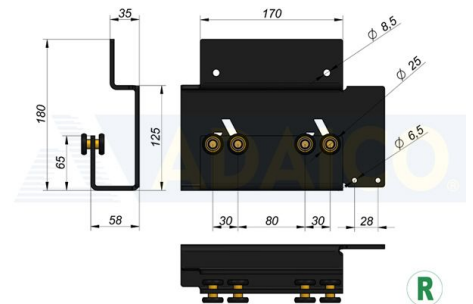

Curtainer parts

DOOR CARRIAGE ADA-SLIDER CLASSIC Ø25X27 KTF DOWN-R ROL NY

Product code: 160802152

Additional images