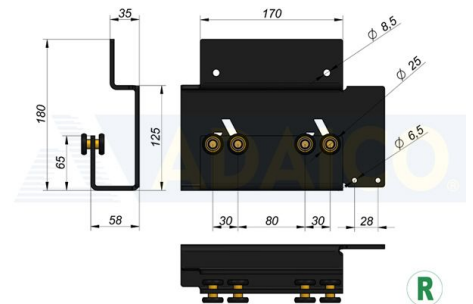

Curtainer parts

DOOR CARRIAGE ADA-SLIDER CLASSIC Ø25X27 KTF DOWN-L ROL. NYLON

Product code: 160802142

Additional images