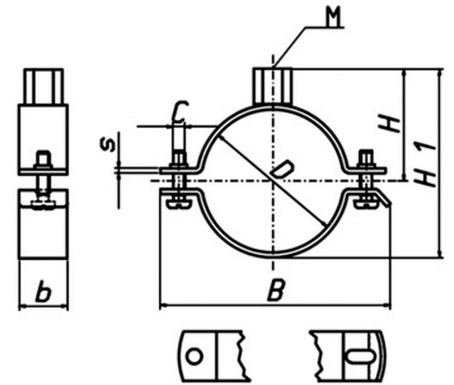

# Document tube bracket, M10, 74-80 mm, SS

Product code: 150148 Old product code: 865211080

**Weight:** 1.05 kg