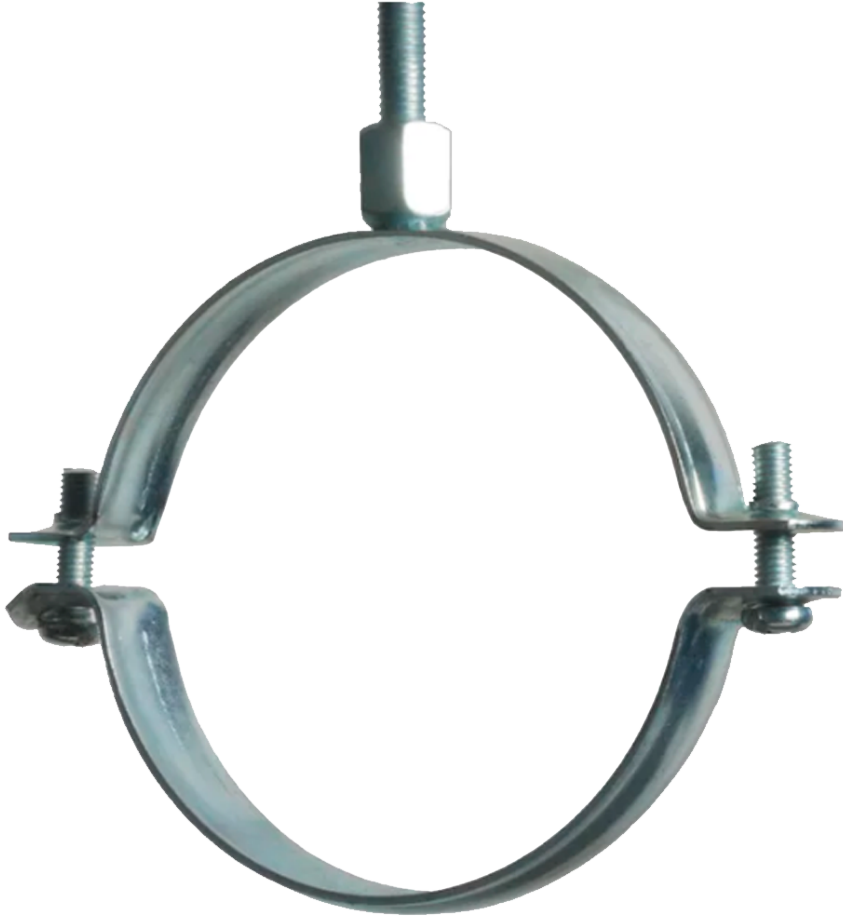

Document tubes

# Document tube bracket, M10, 74-80 mm, SS

Product code: 150148 Old product code: 865211080

**Weight:** 1.05 kg