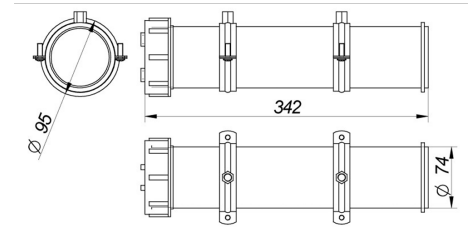

Document tubes

Document tube box 340x70 mm, ZN brackets

SS Brackets product code: 150148

Product code: 167202184 Old product code: 103665/18068

Description

SS brackets -> 150148

Weight: 0.48 kg