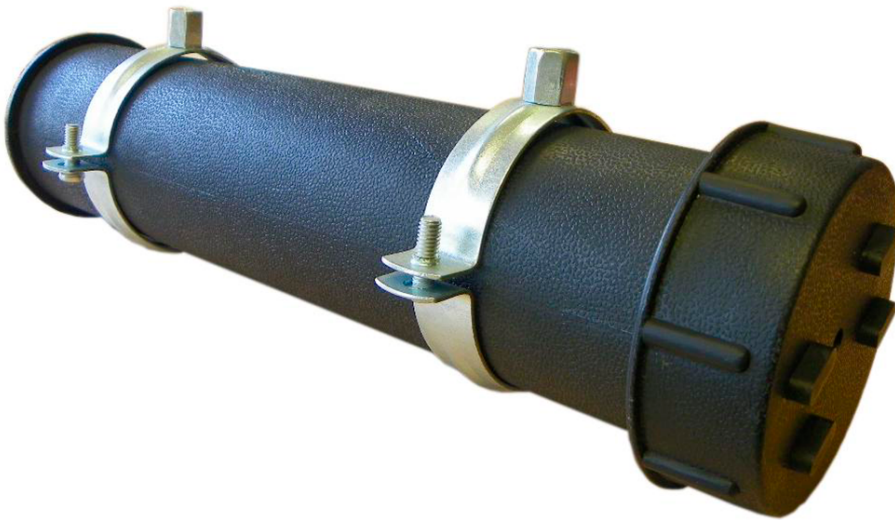

Document tubes

Document tube box 340x70 mm, ZN brackets

SS Brackets product code: 150148

Product code: 167202184 Old product code: 103665/18068

Description

SS brackets -> 150148

Weight: 0.48 kg