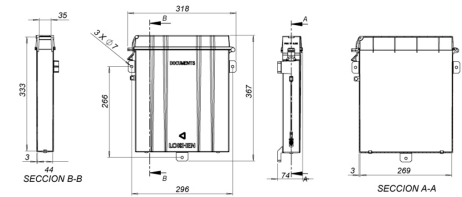

# Document box 318x367x74 mm, Plastic

Product code: 167202188 Old product code: 103667/18070

**Weight:** 0.65 kg