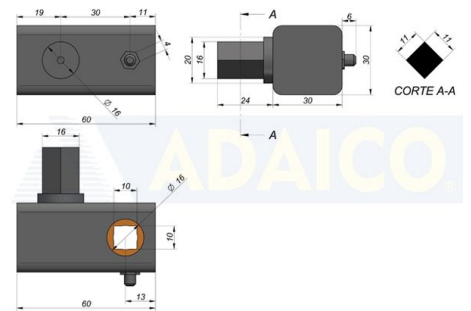

# CURTAIN TENSIONER F/HANDLELEVEL 60X30X30 /10

Product code: 161001074