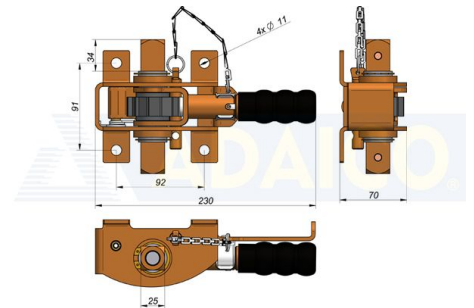

Tensioner and tensioner parts

CURTAIN TENSIONER 239X70X140 W/TELESC HANDLE W/SAFETY DEVICE

Product code: 161001156

Additional images