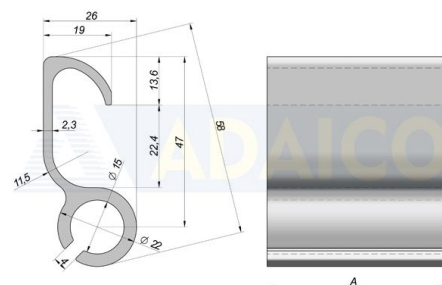

Curtainer parts

# CURTAIN PROFILE 3M.X58X26 ALUMINIUM

Product code: 161402511