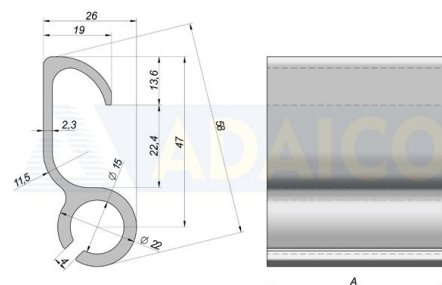

Curtainer parts

# CURTAIN PROFILE 3.3M.X58X26 ALUMINIUM

Product code: 161402512