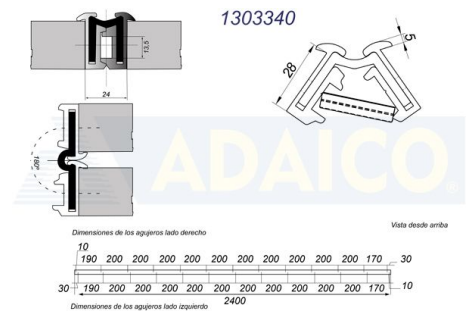

# Continuous Alu Hinge 2400X28

Product code: 161303340

**Weight:** 3.42 kg