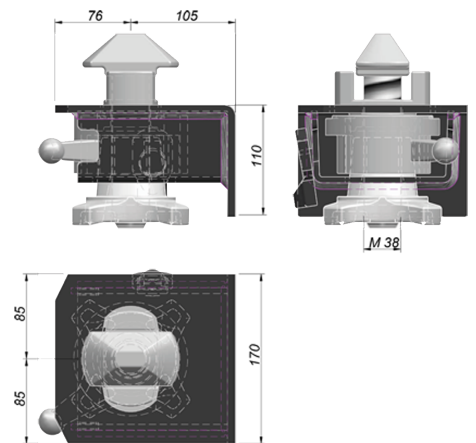

Container locks

Container Twist lock 38 mm Locking Pin 38 (ISO), ADR 2021

Product code: 162001124 Old product code: 104141

Weight: 11 kg