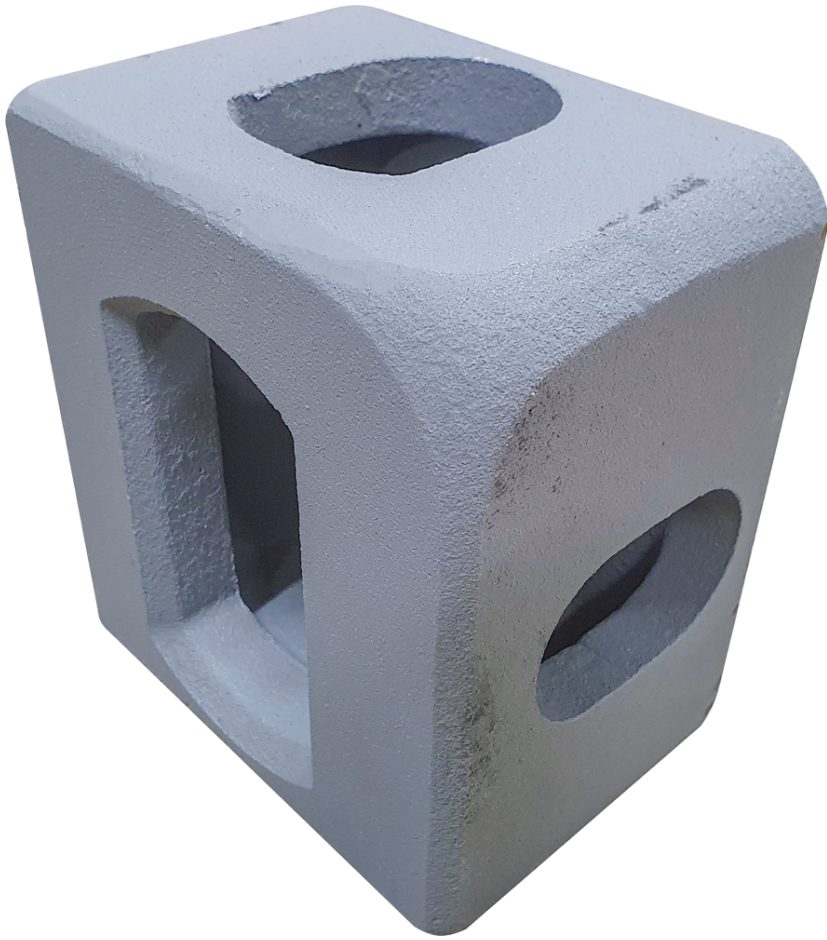

Container corners

# Container corner top, right front / left rear

Product code: 102967 Old product code: 85004

**Weight:** 11.25 kg

**Additional images**