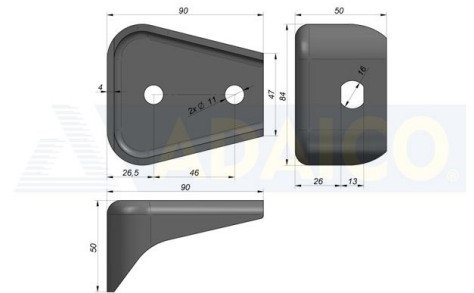

Frame brackets

CHASSIS BRACKET 84X90X50 E=4 STEEL

Product code: 162001030

Description

Raw.