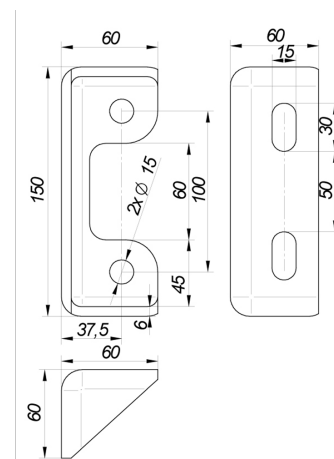

Frame brackets

Chassis bracket 150x60x60 steel E=6

Product code: 162001060 Old product code: 103677/18080

Weight: 0.81 kg