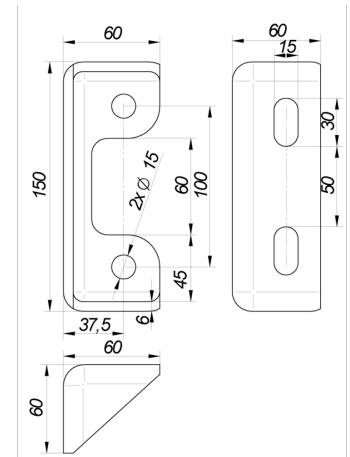

Frame brackets

Chassis bracket 150x60x60 steel E=6

Product code: 162001060 Old product code: 103677/18080

Weight: 0.81 kg