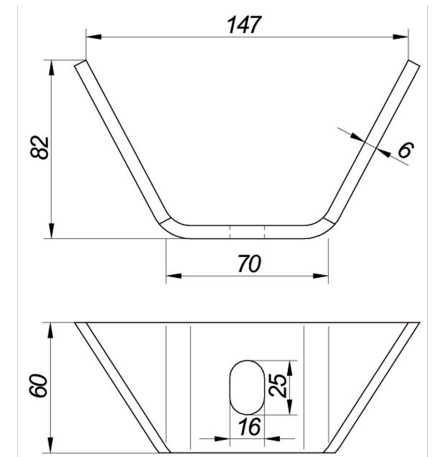

Frame brackets

Chassis bracket 147x82x60 steel E=6

Product code: 162001022 Old product code: 103689/18092

**Weight:** 0.43 kg

Additional images