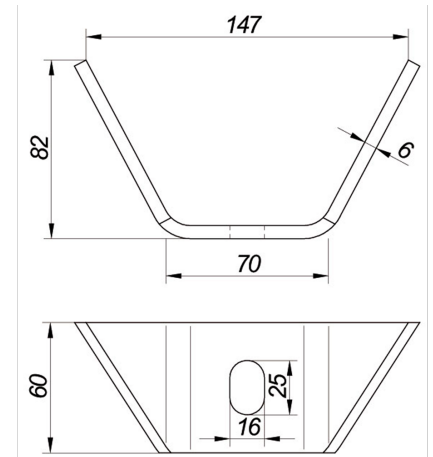

Frame brackets

**Chassis bracket 147x82x60 steel E=6**

Product code: 162001022 Old product code: 103689/18092

**Weight:** 0.43 kg