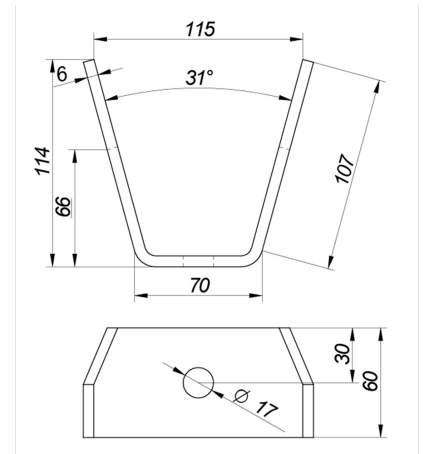

Frame brackets

Chassis bracket 114x113x60 steel E=6

Product code: 162001024 Old product code: 103690/18093

Weight: 0.69 kg