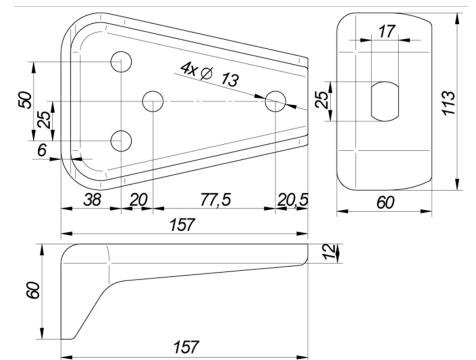

Frame brackets

Chassis bracket 113x157x60 steel E=6

Product code: 162001050 Old product code: 103676/18079

Weight: 0.96 kg