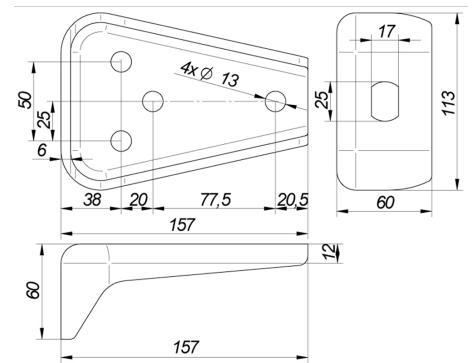

Frame brackets

Chassis bracket 113x157x60 steel E=6

Product code: 162001050 Old product code: 103676/18079

Weight: 0.96 kg