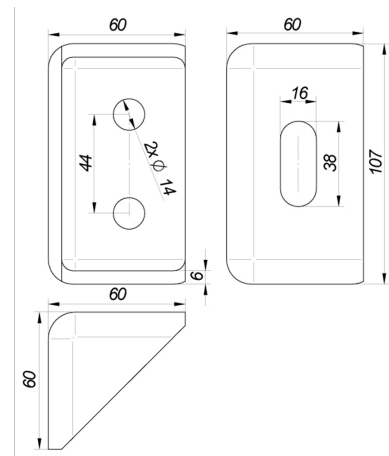

Frame brackets

Chassis bracket 107x60x60 steel E=6

Product code: 162001040 Old product code: 103675/18078

Weight: 0.58 kg