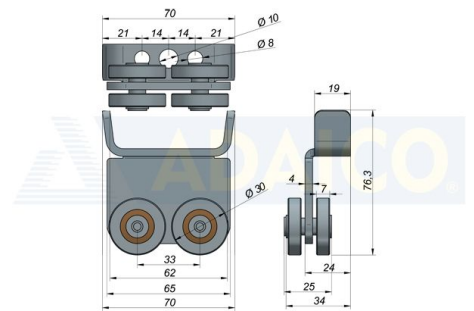

Bearings, Wheels and Carriage rollers

CARRIAGE Ø30X25 STEEL ROLLER

Product code: 160801118

Additional images