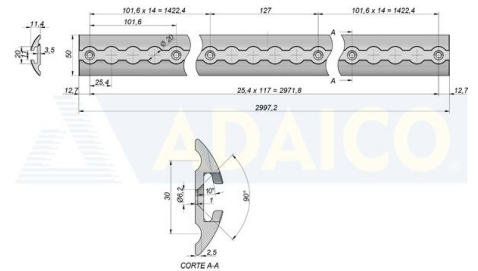

Lashing rails

**Cargo restraint L-Track 3000x50x11.5, Aluminium
LC 90° = 967 daN | LC 45° = 605 daN**

Product code: 162301172

Additional images