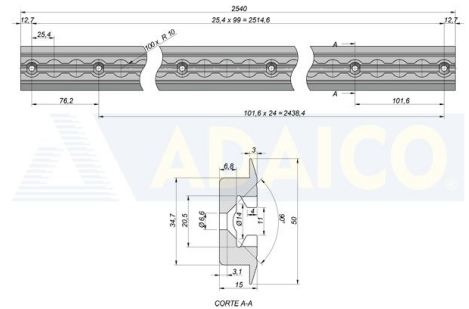

Lashing rails

**Cargo restraint L-Track 2540x50x15, Aluminium
LC90° = 1825 daN | LC45° = 605 daN**

Product code: 162301170

Additional images