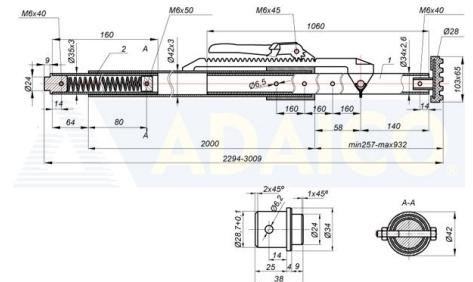

Load support

Cargo bar 2294-3009xØ42, Vertical, ALU, Telesc LC 422daN, Down handle

Product code: 162301316

Description

Features: LC 422 daN | Length 3.014 mm. | min: 2294 - max: 3009

Weight: 5 kg