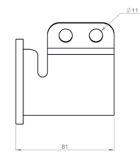

Mounting sleeves and pipe clamps

Bushing, bolt-on, 2-holes, ss stainless steel

Product code: 104436

Weight: 1 kg