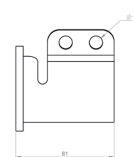

Mounting sleeves and pipe clamps

Bushing, bolt-on, 2-holes, ss stainless steel

Product code: 104436

Weight: 1 kg