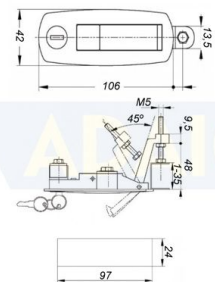

Spare parts

Built-in lock for the box 106x42 (1-35 mm)

Zamak-coating

Product code: 161203016