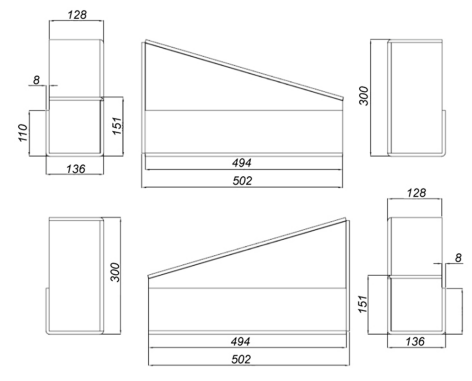

Other accessories

Brackets for Underrun beam For 161701038/40

Product code: 161701042 Old product code: 103622/18023

Weight: 38 kg

Additional images