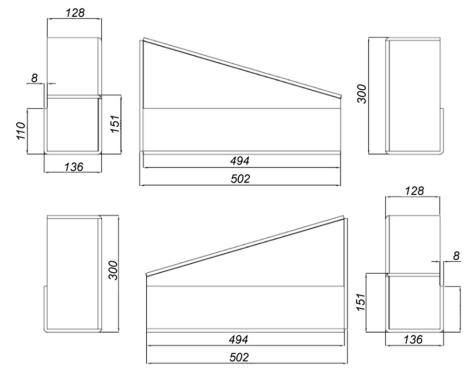

# Brackets for Underrun beam For 161701038/40

Product code: 161701042 Old product code: 103622/18023

**Weight:** 38 kg

**Additional images**