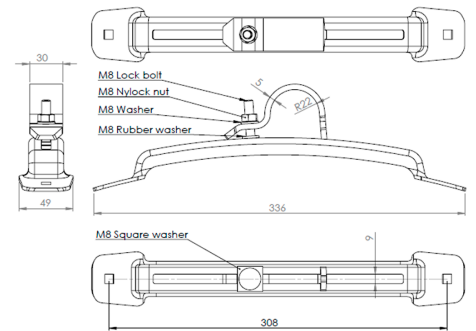

Other brackets & accessories

Bracket VRX 42 SS

Product code: 103048

Weight: 0.5 kg

Additional images