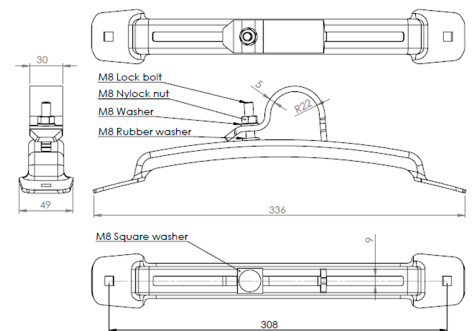

# Bracket VRX 42 black

## 40 pcs/box

Product code: 103051 Old product code: P2900000151

**Weight:** 0.5 kg