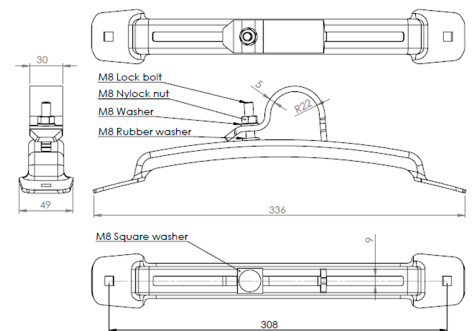

# Bracket VRX 42 black

## 40 pcs/box

Product code: 103051 Old product code: P2900000151

**Weight:** 0.5 kg

**Additional images**