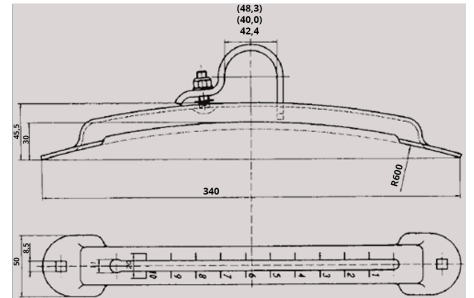

Other brackets & accessories

Bracket VR 42 black

45 pcs/box

Product code: 103049 Old product code: P2900000150

Weight: 0.5 kg

Additional images