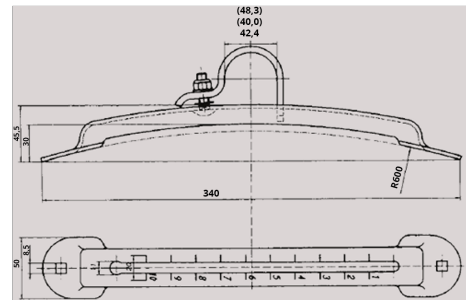

Other brackets & accessories

Bracket VR 42 black

45 pcs/box

Product code: 103049 Old product code: P2900000150

Weight: 0.5 kg

Additional images